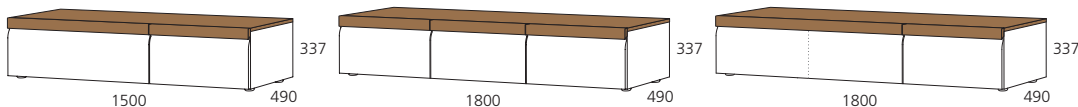

PZ-511G (L, D)
(2 PREDALA / LADICE / DRAWERS)

PZ-612G
(3 PREDALI / LADICE / DRAWERS)

PZ-613G (L, D)
(1 PREDAL / LADICA / DRAWER,
1 DVOJNI PREDAL / DUPLA LADICA / DOUBLE DRAWER)

TV ELEMENT / TV ELEMENT / TV ELEMENT