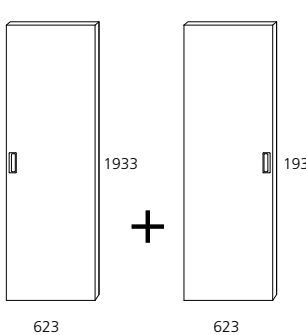

TFD

OPOMBA - NOTE
NAROČITI JE POTREBNO 2 KOSA
DRSNIH VRAT TFD.
2 PIECES TFD NEED TO BE ORDERED.

PLOŠČE - PANELS

BARVA: BELA / COLOUR: WHITE

DODATNE POLICE ZA KLASIČNI IN DRSNI KORPUS

ADDITIONAL SHELVES FOR
CLASSIC AND SLIDING WARDROBE

BARVA: BELA / COLOUR: WHITE

DODATNE POLICE ZA KLASIČNI KORPUS

ADDITIONAL SHELVES
FOR CLASSIC WARDROBE

BARVA: BELA / COLOUR: WHITE

VMESNE POLICE

FIXED SHELVES

BARVA: BELA / COLOUR: WHITE

STENSKÉ POLICE

WALL SHELVES

BARVA: BELA / COLOUR: WHITE