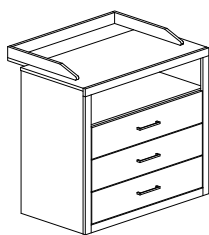

KEY FEATURES:

- Material: beech heartwood
- Soft Close Drawer Slides
- removable top for changing
- can be later used as a regular dresser
- Metal handles

Dimenzije Außenmaße Dimensions	Širina Breite Width	Višina Höhe Height	Globina Tiefe Depth	Pakiranje Verpackung Packaging
previjalna komoda Wickelkommode changing dresser	100 cm	90 (97) cm	55 (73) cm	