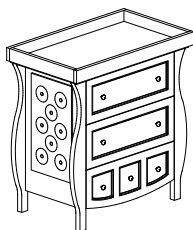

KEY FEATURES:

- Material: beechwood, MDF, Mock leather
- Soft Close Drawer Slides
- drawers in colours according to the colour chart
- removable changing set
- can be later used as a regular dresser

Dimenzije